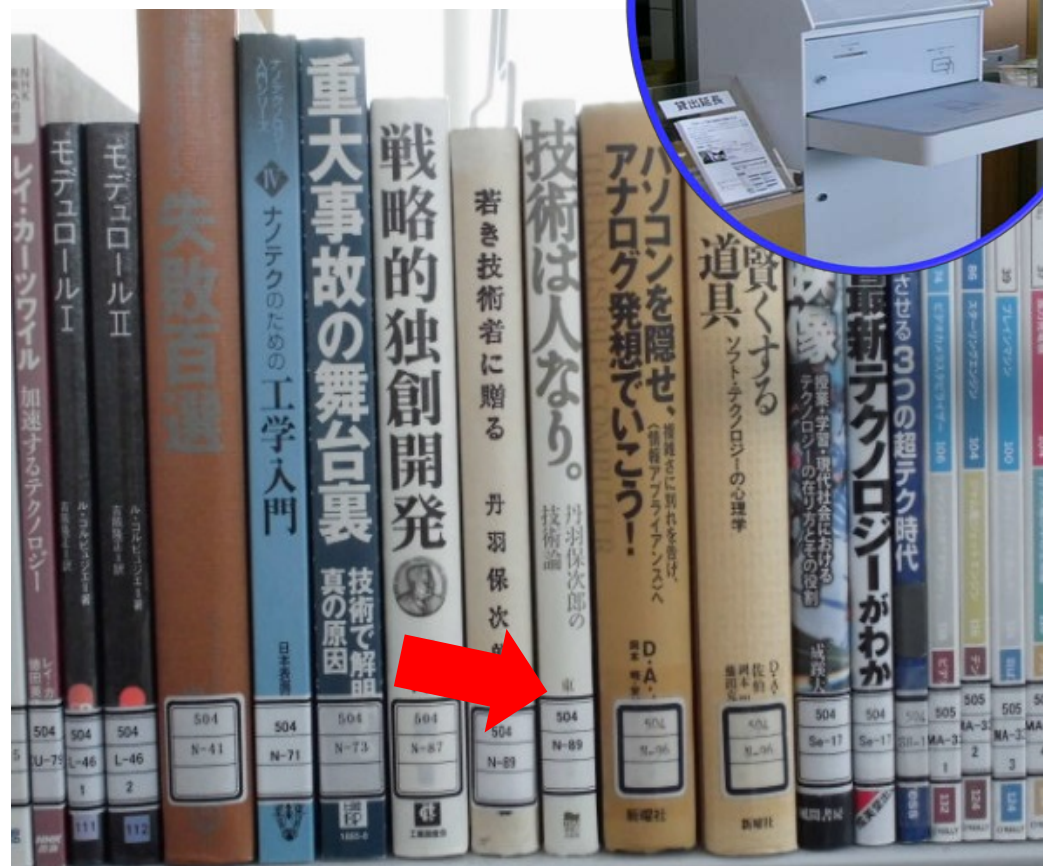

図書を探します

所蔵館:

千葉

配置場所:

一般図書

請求記号:

504 /
N-89